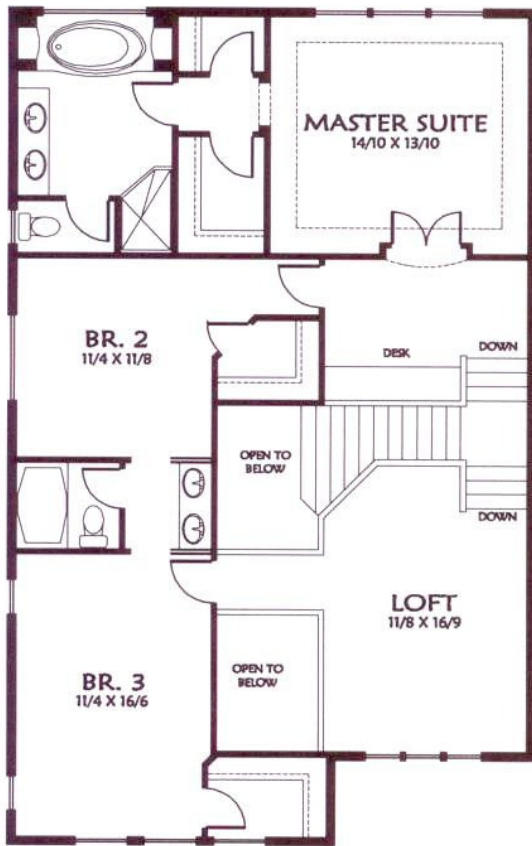

# THE BACHELOR

TH-14

MAIN FLOOR	1238 SQ. FT.
UPPER FLOOR	1282 SQ. FT.
TOTAL	2520 SQ. FT.
GARAGE	636 SQ. FT.

UPPER FLOOR

MAIN FLOOR