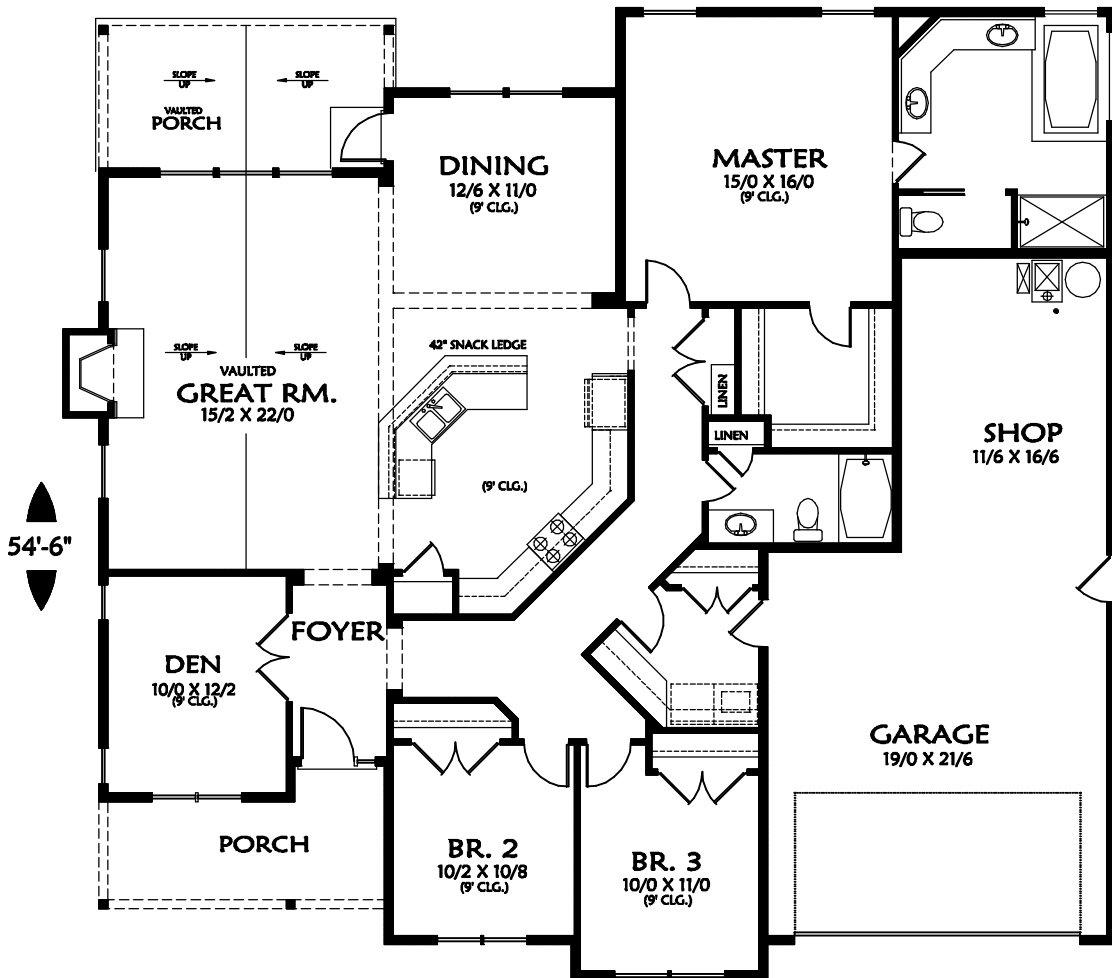

THE METOLIUS

TH-17

MAIN FLOOR
GARAGE

2047 SQ. FT.
627 SQ. FT.

57'-0"

54'-6"

MAIN FLOOR

T.A. LIESY HOMES N.W.