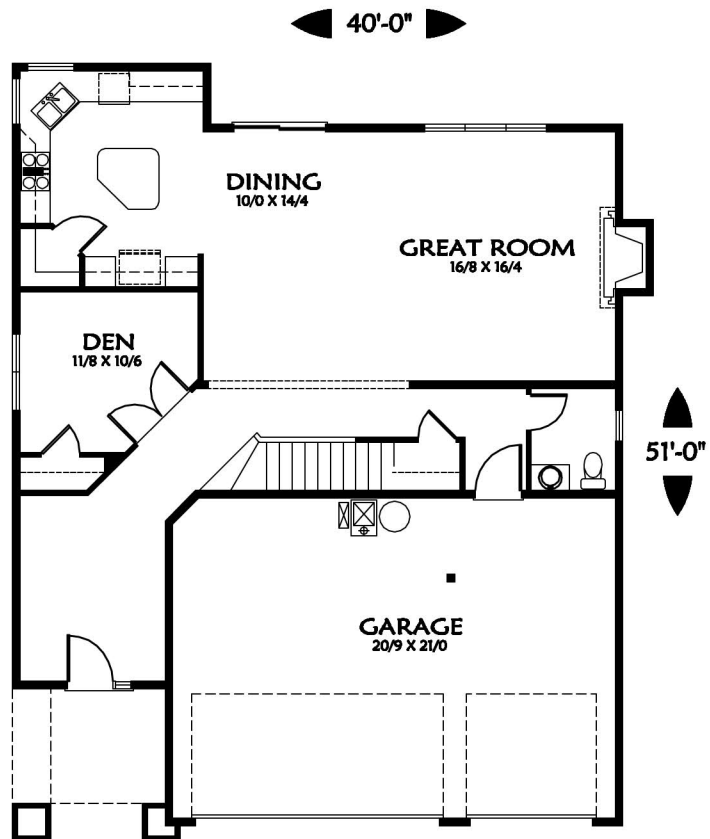

THE WILLAMETTE-A

TH-09A

MAIN FLOOR	1164 SQ. FT.
UPPER FLOOR	1577 SQ. FT.
TOTAL	2741 SQ. FT.
GARAGE	640 SQ. FT.

UPPER FLOOR

MAIN FLOOR