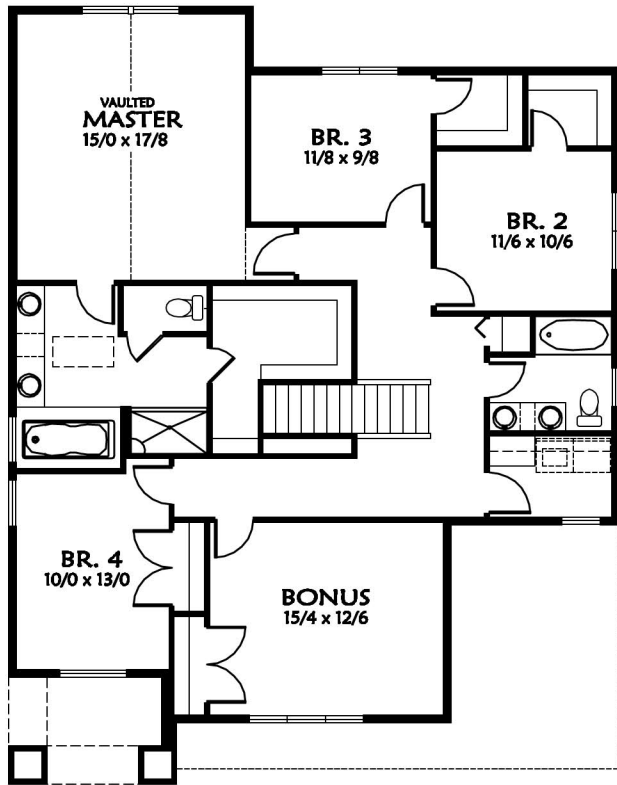

THE WILLAMETTE-A

TH-09A

MAIN FLOOR	1164 SQ. FT.
UPPER FLOOR	1577 SQ. FT.
TOTAL	2741 SQ. FT.
GARAGE	640 SQ. FT.

UPPER FLOOR

MAIN FLOOR