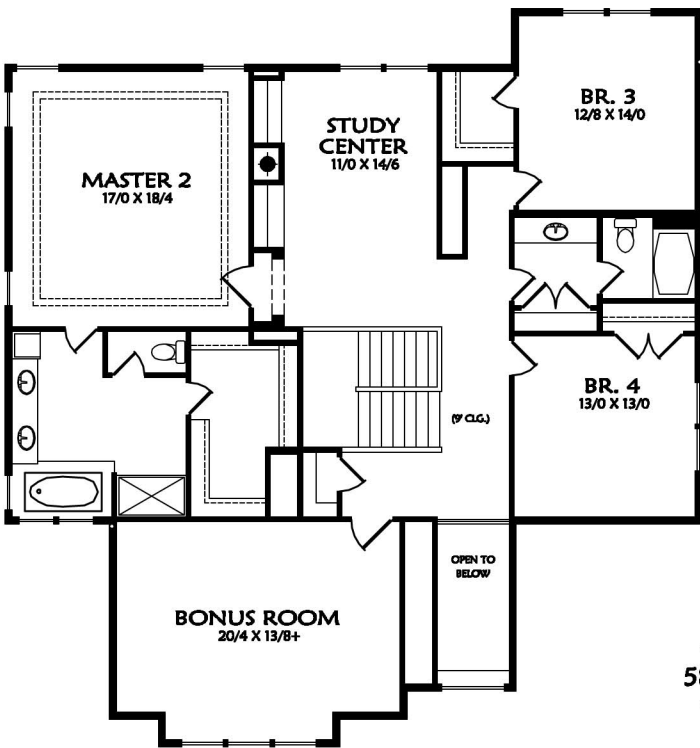

The Rogue

MAIN FLOOR	1988 SQ. FT.
UPPER FLOOR	2005 SQ. FT.
TOTAL	3993 SQ. FT.
GARAGE	672 SQ. FT.

UPPER FLOOR

MAIN FLOOR

5 BEDROOM OPTION UP