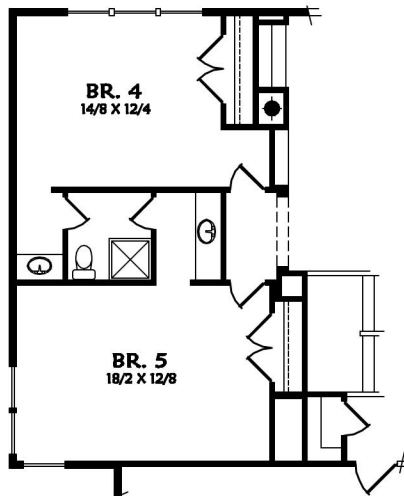

The Rogue

MAIN FLOOR	1988 SQ. FT.
UPPER FLOOR	2005 SQ. FT.
TOTAL	3993 SQ. FT.
GARAGE	672 SQ. FT.

UPPER FLOOR

MAIN FLOOR

5 BEDROOM OPTION UP