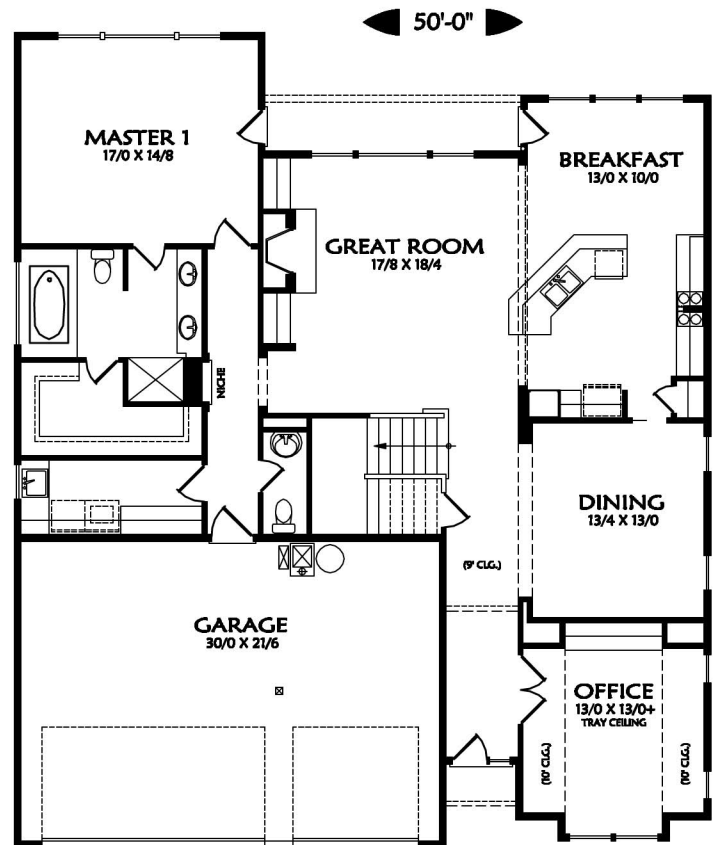

The Rogue

MAIN FLOOR	1988 SQ. FT.
UPPER FLOOR	2005 SQ. FT.
TOTAL	3993 SQ. FT.
GARAGE	672 SQ. FT.

UPPER FLOOR

MAIN FLOOR

5 BEDROOM OPTION UP