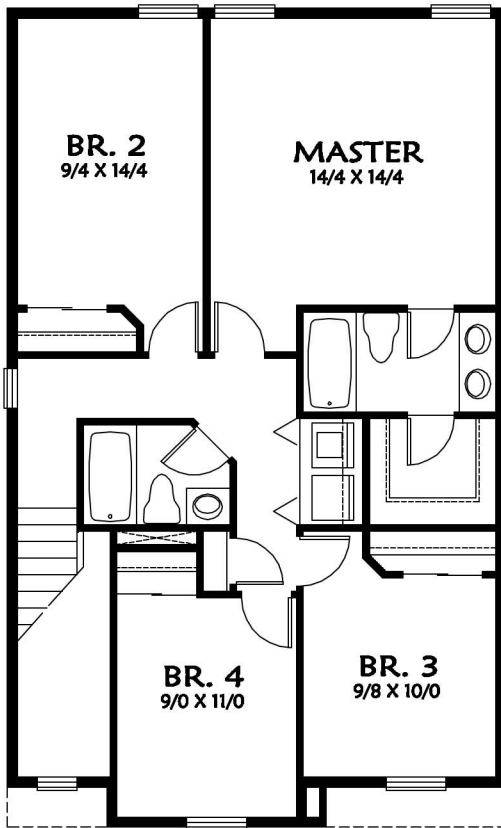

The Siskiyou

MAIN FLOOR	699 SQ. FT.
UPPER FLOOR	925 SQ. FT.
TOTAL	1624 SQ. FT.

3-CAR GARAGE 520 SQ. FT.

25'-0"
(37'-0" 3-CAR)

UPPER FLOOR

45'-0"

MAIN FLOOR