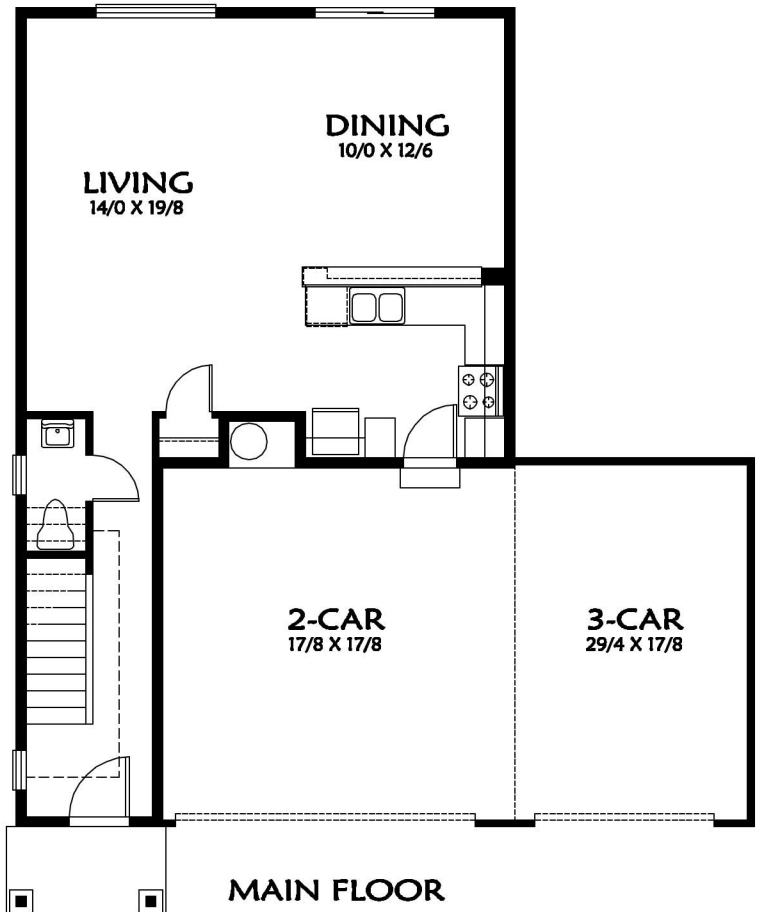

The Siskiyou

MAIN FLOOR	699 SQ. FT.
UPPER FLOOR	925 SQ. FT.
TOTAL	1624 SQ. FT.

3-CAR GARAGE 520 SQ. FT.

25'-0"
(37'-0" 3-CAR)

UPPER FLOOR

45'-0"

MAIN FLOOR